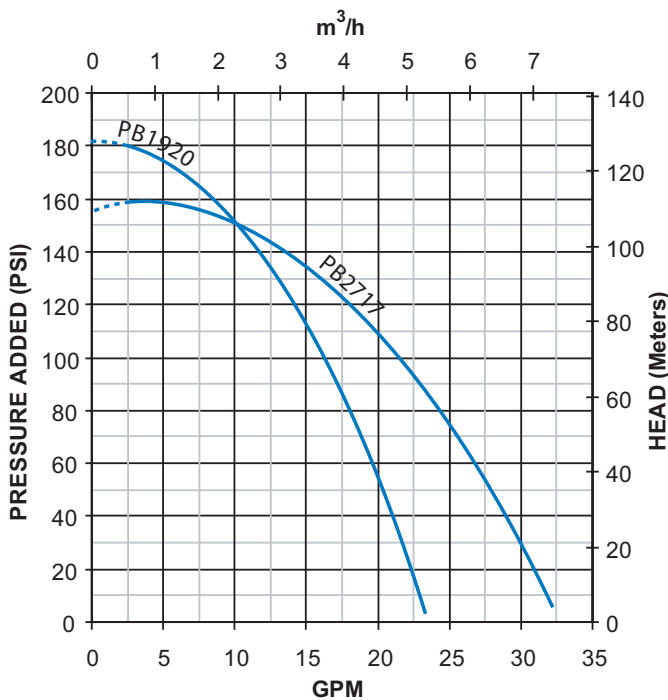

www.pure-aqua.com

PERFORMANCE CURVES

3450 RPM 60 Hz

5 GPM

IL0522

35 GPM

IL0525

7 and 10 GPM

IL0523

55 & 85 GPM

IL0773

19 & 27 GPM

IL0524

Do not operate pumps in flow range indicated by dotted line.

PERFORMANCE CURVES 2850 RPM 50 Hz

5 and 7 GPM

IL0507

10 GPM

IL0508

19 & 27 GPM

IL0509

35 GPM

IL0510