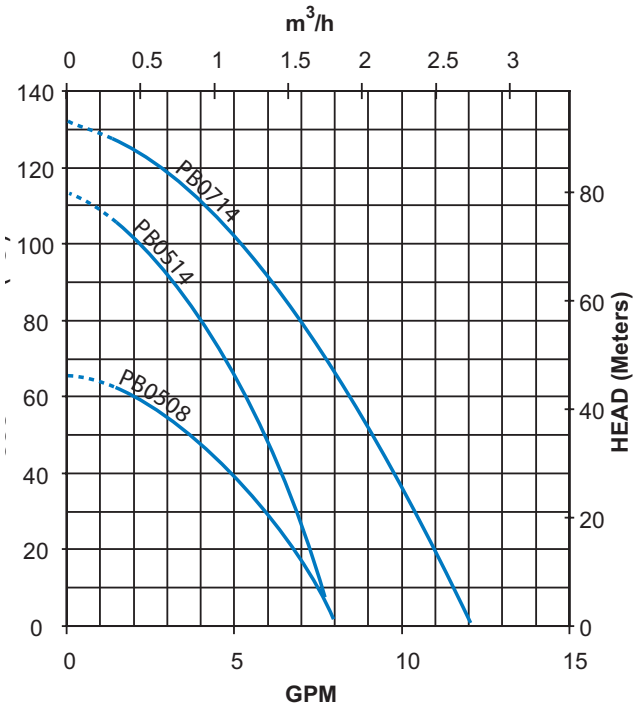

www.pure-aqua.com

PERFORMANCE CURVES

3450 RPM 60 Hz

5 GPM

IL0522

35 GPM

IL0525

7 and 10 GPM

IL0523

55 & 85 GPM

IL0773

19 & 27 GPM

IL0524

Do not operate pumps in flow range indicated by dotted line.

PERFORMANCE CURVES 2850 RPM 50 Hz

5 and 7 GPM

IL0507

10 GPM

IL0508

19 & 27 GPM

IL0509

35 GPM

IL0510