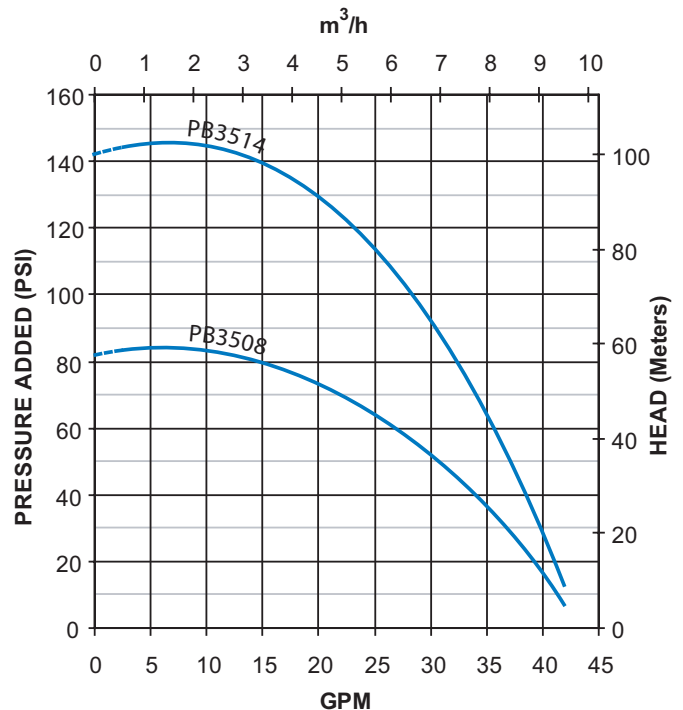

www.pure-aqua.com

PERFORMANCE CURVES

3450 RPM 60 Hz

5 GPM

IL0522

35 GPM

IL0525

7 and 10 GPM

IL0523

55 & 85 GPM

IL0773

19 & 27 GPM

IL0524

Do not operate pumps in flow range indicated by dotted line.

PERFORMANCE CURVES 2850 RPM 50 Hz

5 and 7 GPM

IL0507

10 GPM

IL0508

19 & 27 GPM

IL0509

35 GPM

IL0510