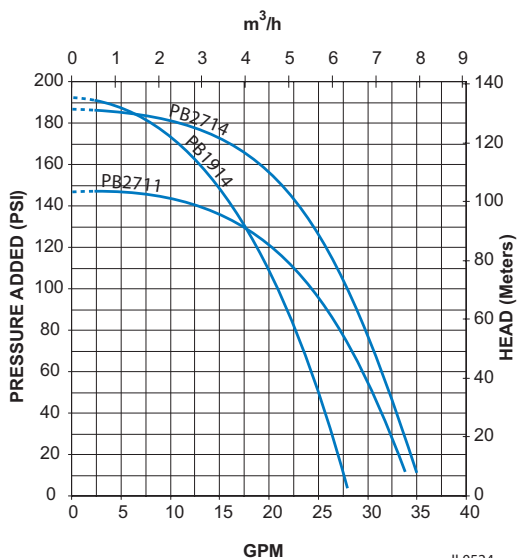

www.pure-aqua.com

PERFORMANCE CURVES

3450 RPM 60 Hz

5 GPM

IL0522

35 GPM

IL0525

7 and 10 GPM

IL0523

55 & 85 GPM

IL0773

19 & 27 GPM

IL0524

Do not operate pumps in flow range indicated by dotted line.

PERFORMANCE CURVES 2850 RPM 50 Hz

5 and 7 GPM

IL0507

10 GPM

IL0508

19 & 27 GPM

IL0509

35 GPM

IL0510