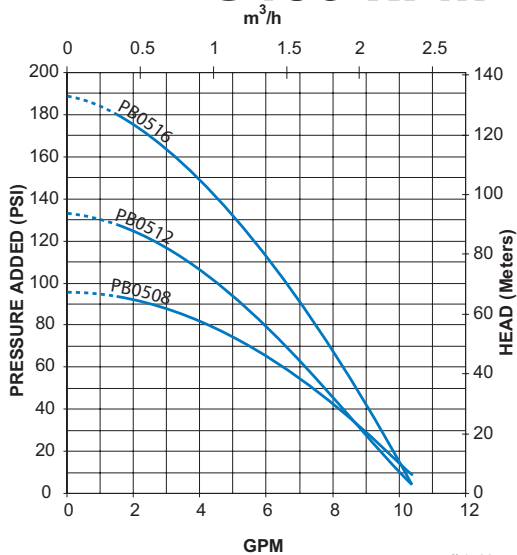

www.pure-aqua.com

PERFORMANCE CURVES

3450 RPM 60 Hz

5 GPM

IL0522

35 GPM

IL0525

7 and 10 GPM

IL0523

55 & 85 GPM

IL0773

19 & 27 GPM

IL0524

Do not operate pumps in flow range indicated by dotted line.

PERFORMANCE CURVES 2850 RPM 50 Hz

5 and 7 GPM

IL0507

10 GPM

IL0508

19 & 27 GPM

IL0509

35 GPM

IL0510