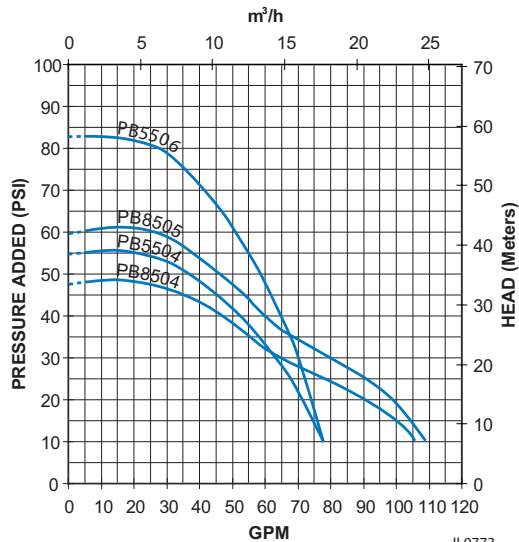

www.pure-aqua.com

PERFORMANCE CURVES

3450 RPM 60 Hz

5 GPM

IL0522

35 GPM

IL0525

7 and 10 GPM

IL0523

55 & 85 GPM

IL0773

19 & 27 GPM

IL0524

Do not operate pumps in flow range indicated by dotted line.

PERFORMANCE CURVES 2850 RPM 50 Hz

5 and 7 GPM

IL0507

10 GPM

IL0508

19 & 27 GPM

IL0509

35 GPM

IL0510