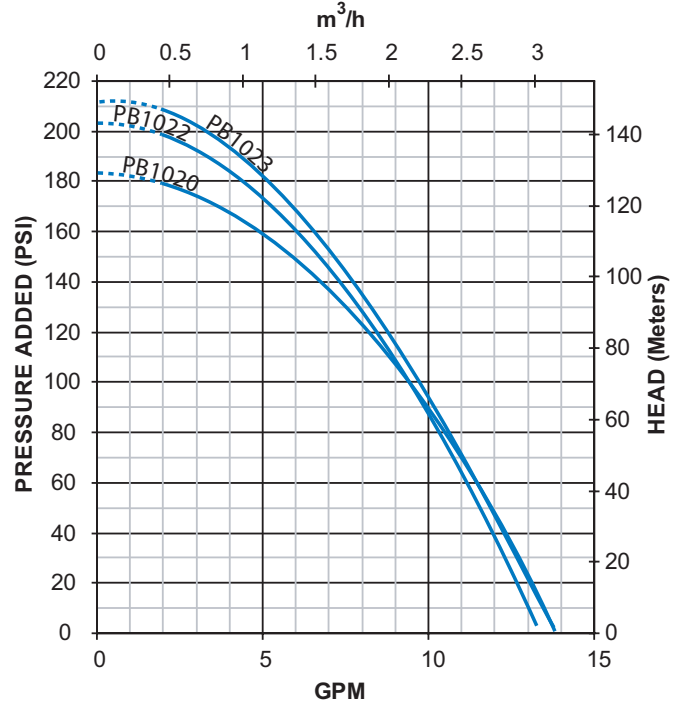

www.pure-aqua.com

PERFORMANCE CURVES

3450 RPM 60 Hz

5 GPM

IL0522

35 GPM

IL0525

7 and 10 GPM

IL0523

55 & 85 GPM

IL0773

19 & 27 GPM

IL0524

Do not operate pumps in flow range indicated by dotted line.

PERFORMANCE CURVES 2850 RPM 50 Hz

5 and 7 GPM

IL0507

10 GPM

IL0508

19 & 27 GPM

IL0509

35 GPM

IL0510