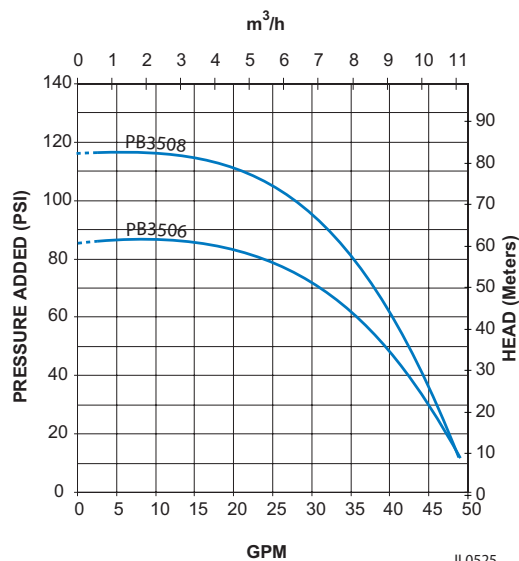

www.pure-aqua.com

PERFORMANCE CURVES

3450 RPM 60 Hz

5 GPM

IL0522

35 GPM

IL0525

7 and 10 GPM

IL0523

55 & 85 GPM

IL0773

19 & 27 GPM

IL0524

Do not operate pumps in flow range indicated by dotted line.

PERFORMANCE CURVES 2850 RPM 50 Hz

5 and 7 GPM

IL0507

10 GPM

IL0508

19 & 27 GPM

IL0509

35 GPM

IL0510