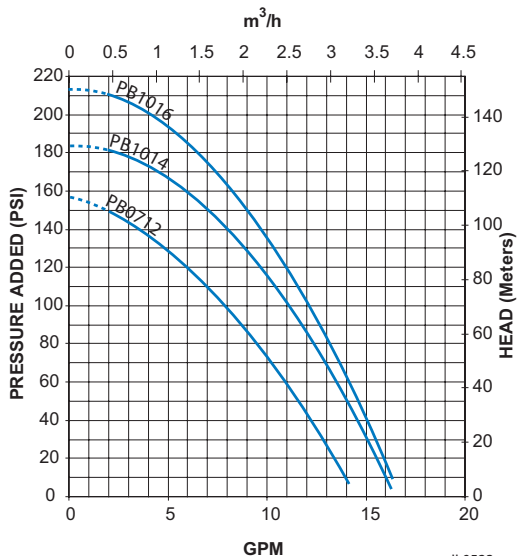

www.pure-aqua.com

PERFORMANCE CURVES

3450 RPM 60 Hz

5 GPM

IL0522

35 GPM

IL0525

7 and 10 GPM

IL0523

55 & 85 GPM

IL0773

19 & 27 GPM

IL0524

Do not operate pumps in flow range indicated by dotted line.

PERFORMANCE CURVES 2850 RPM 50 Hz

5 and 7 GPM

IL0507

10 GPM

IL0508

19 & 27 GPM

IL0509

35 GPM

IL0510